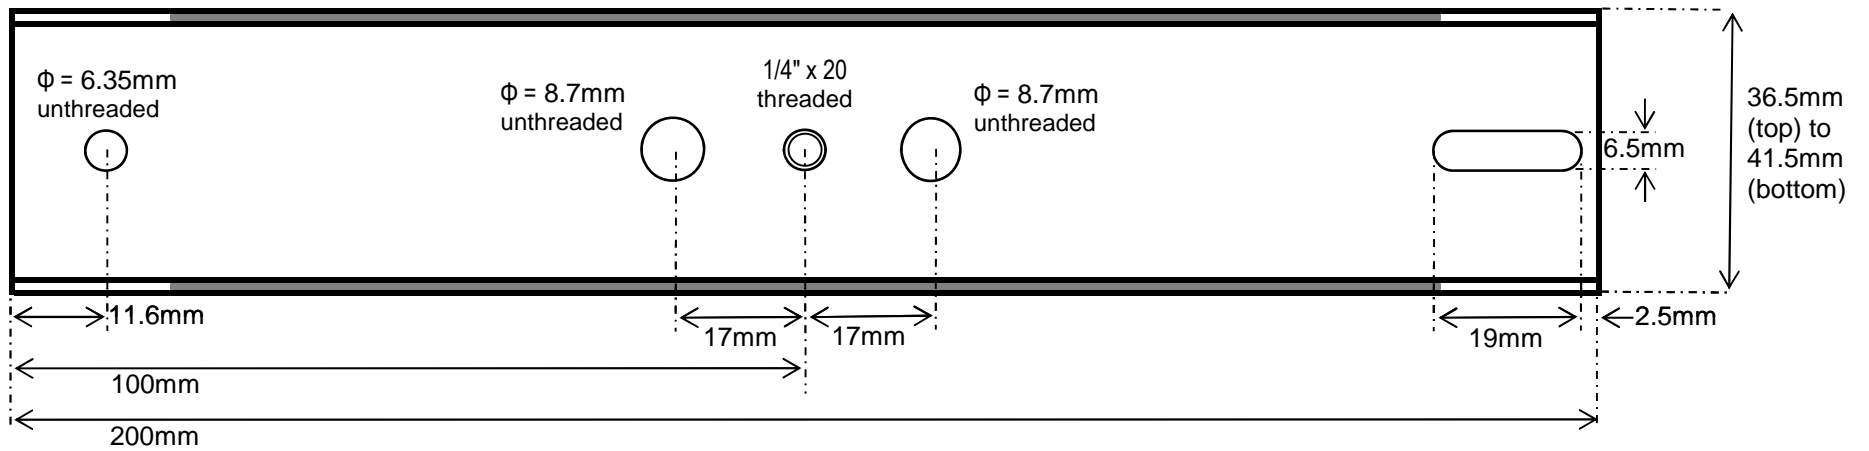

William Optics Vixen-Style Dovetail Plate (200mm)

Diagram not to scale
Conversion: 1 in = 25.4mm

Diagram copyright AgenaAstro.com