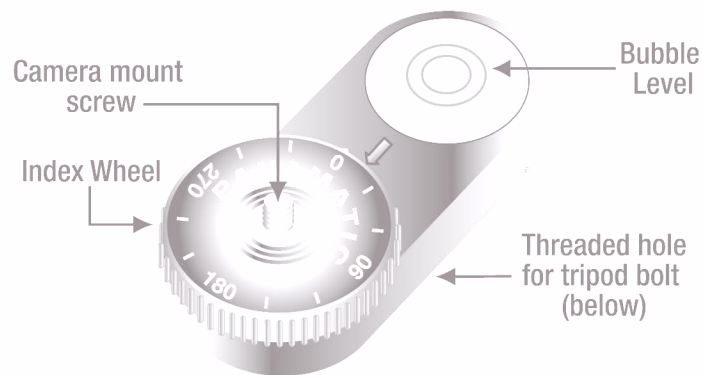

PANAMATIC™

It's a Necessity – Not an Accessory!

- Easy to use
- Fits any tripod or camera
- Compact and lightweight

INSTRUCTIONS FOR USE

- 1.** Mount the Panamatic™ on any tripod and then attach the camera onto the Indexing Wheel.
- 2.** Level the tripod by setting the Bubble Level to centre.
- 3.** Take up to twelve pictures by advancing the Indexing Wheel one click at a time around its axis and taking one picture after each click.
- 4.** Download the pictures to your computer and begin the stitching process using any stitching software.